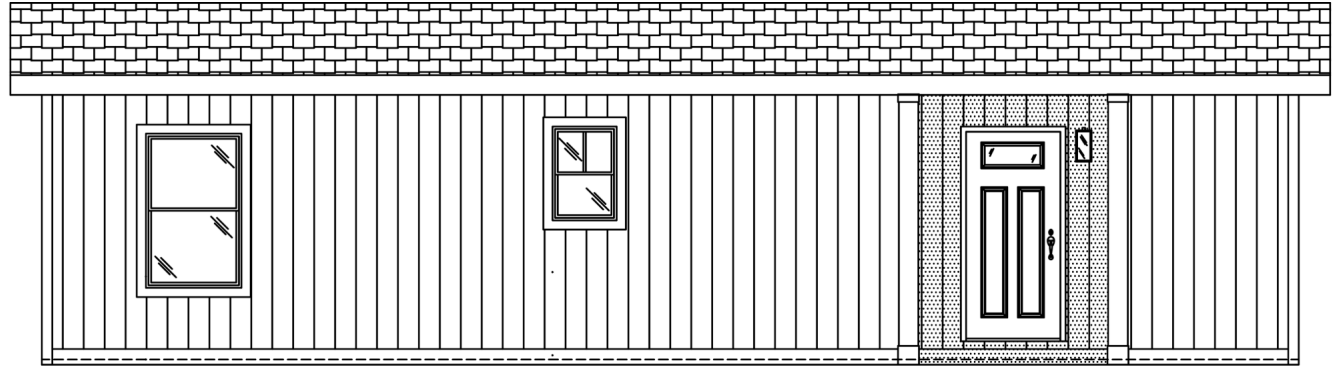

BATHROOMS

**OVERVIEW**

13'4" Single Wide 1  
Bedroom Home for  
Sale

Heritage Home Center

(425) 353-5464

or Request Firm Quote

EMAIL US

02 FRONT ELEVATION

*FRONT SIDEWALL*

*BACK SIDEWALL*

*FRONT ENDWALL*

*BACK ENDWALL*

*OPT. FRONT ENDWALL*